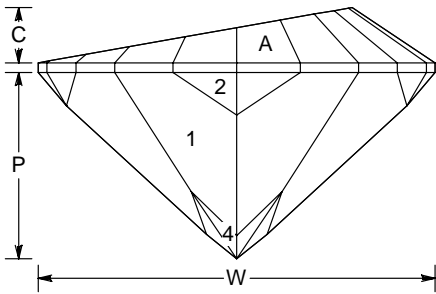

Celestial Peace

by John Bailey, 2007
 Angles for R.I. = 1.540
 51 + 20 girdles = 71 facets
 1-fold radial symmetry
 96 index
 L/W = 1.011
 P/W = 0.470 C/W = 0.140
 Vol./W³ = 0.196

PAVILION

1	44.00°	07-13-26-32- 45-51-64-70- 83-89	CTP
Girdle	90.00°	03-07-13-16- 22-26-32-35- 41-45-51-55- 61-64-70-74- 80-83-89-93	Calibrate size
2	55.00°	03-16-35-61- 80-93	Even Girdle
3	57.70°	22-41-55-74	Even Girdle
4	42.00°	09-11-28-30- 47-49-66-68- 85-87	CPP

CROWN

A	34.00°	03-07-13-16- 22-26-32-35- 41-45-51-55- 61-64-70-74- 80-83-89-93	Set Girdle width
	10.00°	72	

COS = 55.4

E:\Dvue2\MyGems\CelestialPeace-154.gem